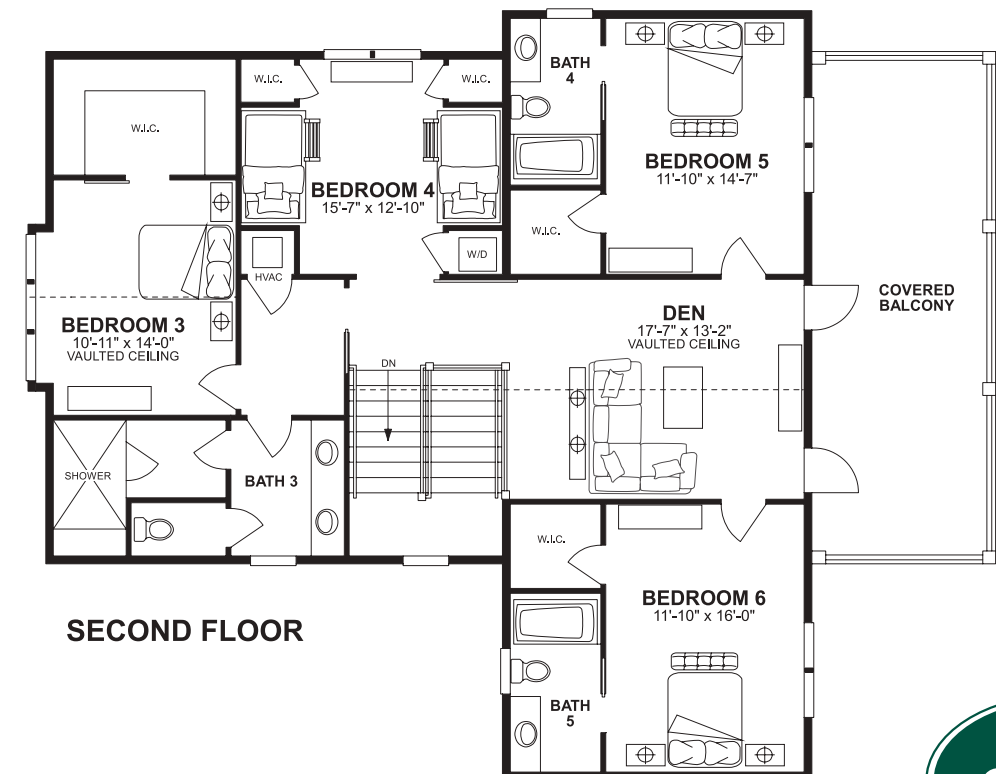

## ORLEANS

5 BEDROOM 5.5 BATH 2-CAR GARAGE w/GOLF CART GARAGE 3,540 A/C SQ.FT.

# ORLEANS

5 BEDROOM 5.5 BATH 2-CAR GARAGE w/GOLF CART GARAGE 3,540 A/C SQ.FT.

FIRST FLOOR

ALTERNATE OPTIONAL BEDROOMS

SECOND FLOOR

Prices may not include home site premium, contact your New Home Sales Consultant for details. All prices, plans, terms and specifications are subject to change without notice. Home plan square footage is approximate and may vary based on buyer's choice of options. In a continuing effort to improve our homes, Destin Custom Home Builders reserves the right to revise floor plans. Oral representations cannot be relied upon as correctly stating representations for the developer. For correct representations, refer to this brochure and to the documents furnished by the developer to a buyer. 8/14/17