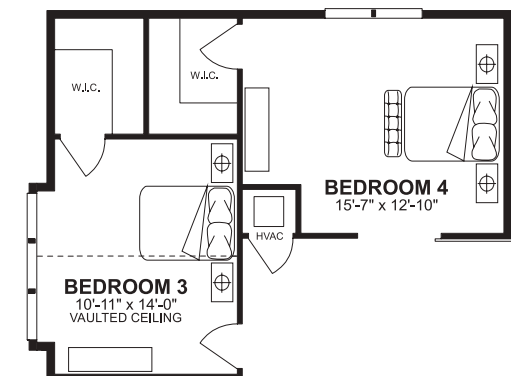

## ORLEANS

5 BEDROOM 5.5 BATH 2-CAR GARAGE w/GOLF CART GARAGE 3,540 A/C SQ.FT.

# ORLEANS

5 BEDROOM 5.5 BATH 2-CAR GARAGE w/GOLF CART GARAGE 3,540 A/C SQ.FT.

FIRST FLOOR

ALTERNATE OPTIONAL BEDROOMS

SECOND FLOOR

Prices may not include home site premium, contact your New Home Sales Consultant for details. All prices, plans, terms and specifications are subject to change without notice. Home plan square footage is approximate and may vary based on buyer's choice of options. In a continuing effort to improve our homes, Destin Custom Home Builders reserves the right to revise floor plans. Oral representations cannot be relied upon as correctly stating representations for the developer. For correct representations, refer to this brochure and to the documents furnished by the developer to a buyer. 8/14/17