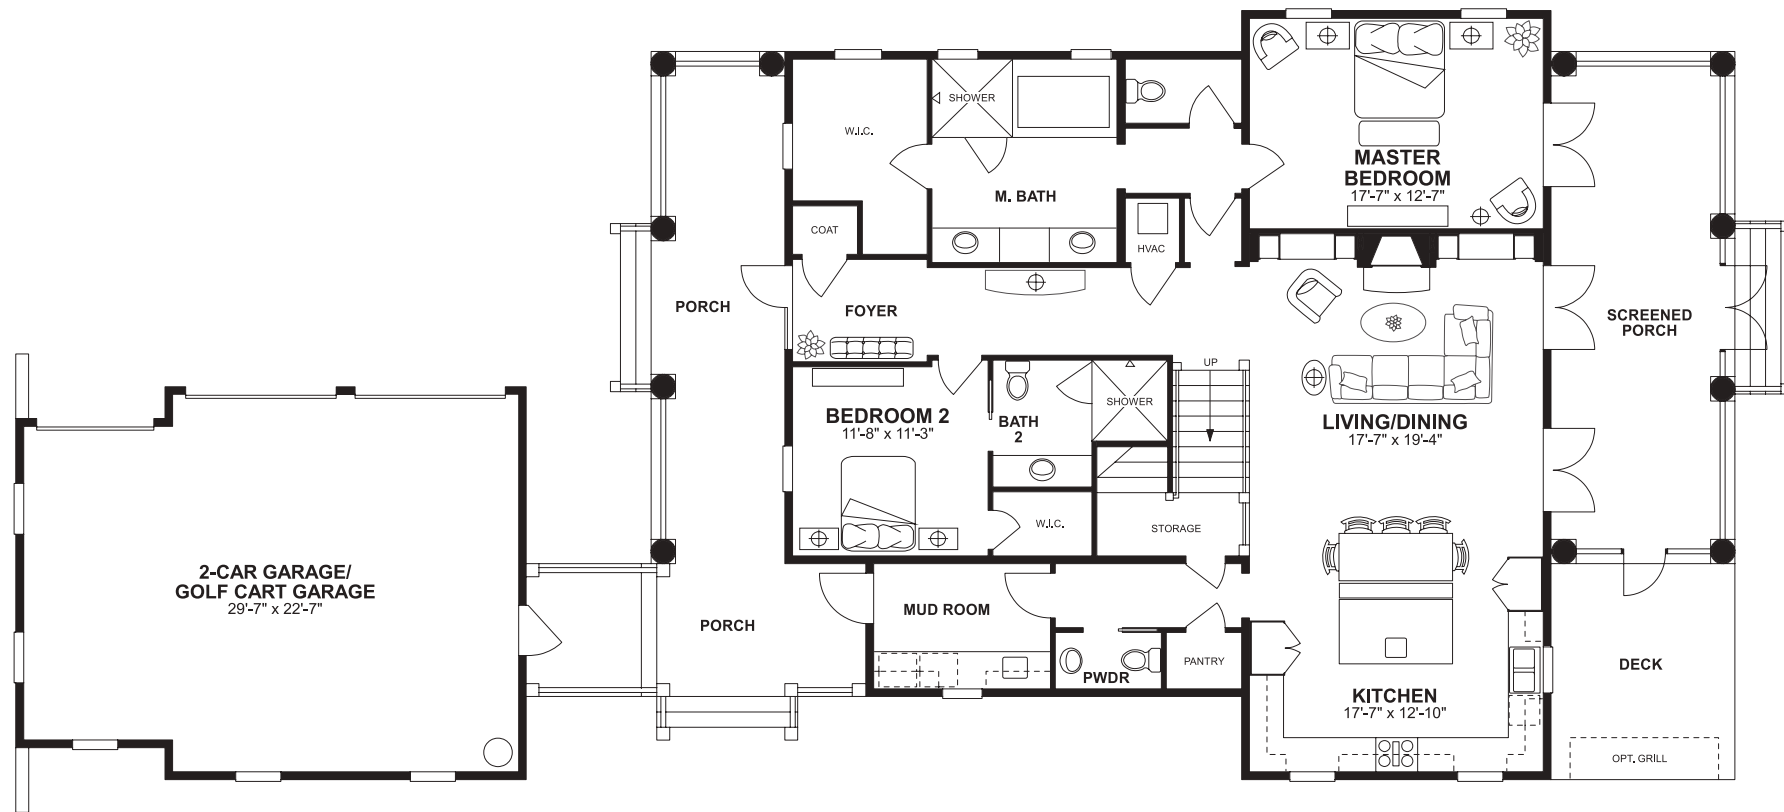

# REGATTA BAY PRESERVE

Prices may not include home site premium, contact your New Home Sales Consultant for details. All prices, plans, terms and specifications are subject to change without notice. Home plan square footage is approximate and may vary based on buyer's choice of options. In a continuing effort to improve our homes, Destin Custom Home Builders reserves the right to revise floor plans. Oral representations cannot be relied upon as correctly stating representations for the developer. For correct representations, refer to this brochure and to the documents furnished by the developer to a buyer. 8/14/17

## ORLEANS

5 BEDROOM 5.5 BATH 2-CAR GARAGE w/GOLF CART GARAGE 3,540 A/C SQ.FT.

# ORLEANS

5 BEDROOM 5.5 BATH 2-CAR GARAGE w/GOLF CART GARAGE 3,540 A/C SQ.FT.

FIRST FLOOR

ALTERNATE OPTIONAL BEDROOMS

SECOND FLOOR

Prices may not include home site premium, contact your New Home Sales Consultant for details. All prices, plans, terms and specifications are subject to change without notice. Home plan square footage is approximate and may vary based on buyer's choice of options. In a continuing effort to improve our homes, Destin Custom Home Builders reserves the right to revise floor plans. Oral representations cannot be relied upon as correctly stating representations for the developer. For correct representations, refer to this brochure and to the documents furnished by the developer to a buyer. 8/14/17