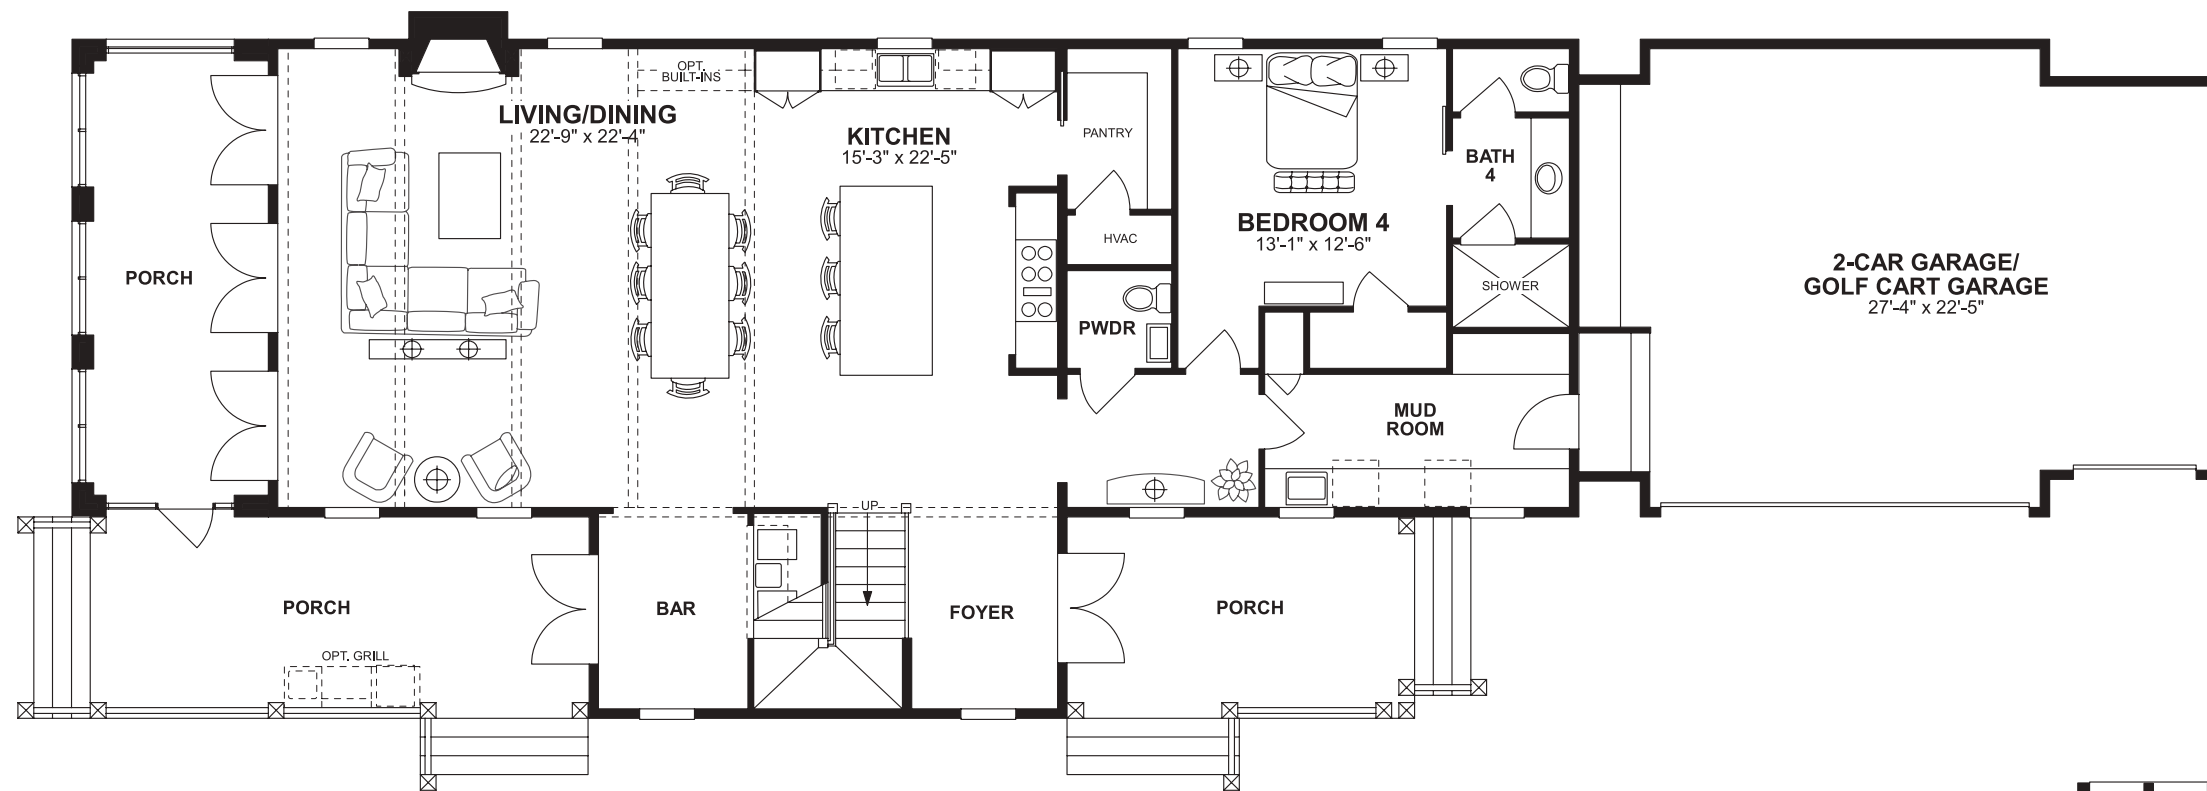

REGATTA BAY PRESERVE

Prices may not include home site premium, contact your New Home Sales Consultant for details. All prices, plans, terms and specifications are subject to change without notice. Home plan square footage is approximate and may vary based on buyer's choice of options. In a continuing effort to improve our homes, Destin Custom Home Builders reserves the right to revise floor plans. Oral representations cannot be relied upon as correctly stating representations for the developer. For correct representations, refer to this brochure and to the documents furnished by the developer to a buyer. 7/31/17

CHARLESTON

4 BEDROOM 4.5 BATH 2-CAR GARAGE w/GOLF CART GARAGE 3,460 SQ.FT.

CHARLESTON

4 BEDROOM 4.5 BATH 2-CAR GARAGE w/GOLF CART GARAGE 3,460 SQ.FT.

FIRST FLOOR

SECOND FLOOR

Prices may not include home site premium, contact your New Home Sales Consultant for details. All prices, plans, terms and specifications are subject to change without notice. Home plan square footage is approximate and may vary based on buyer's choice of options. In a continuing effort to improve our homes, Destin Custom Home Builders reserves the right to revise floor plans. Oral representations cannot be relied upon as correctly stating representations for the developer. For correct representations, refer to this brochure and to the documents furnished by the developer to a buyer. 7/31/17