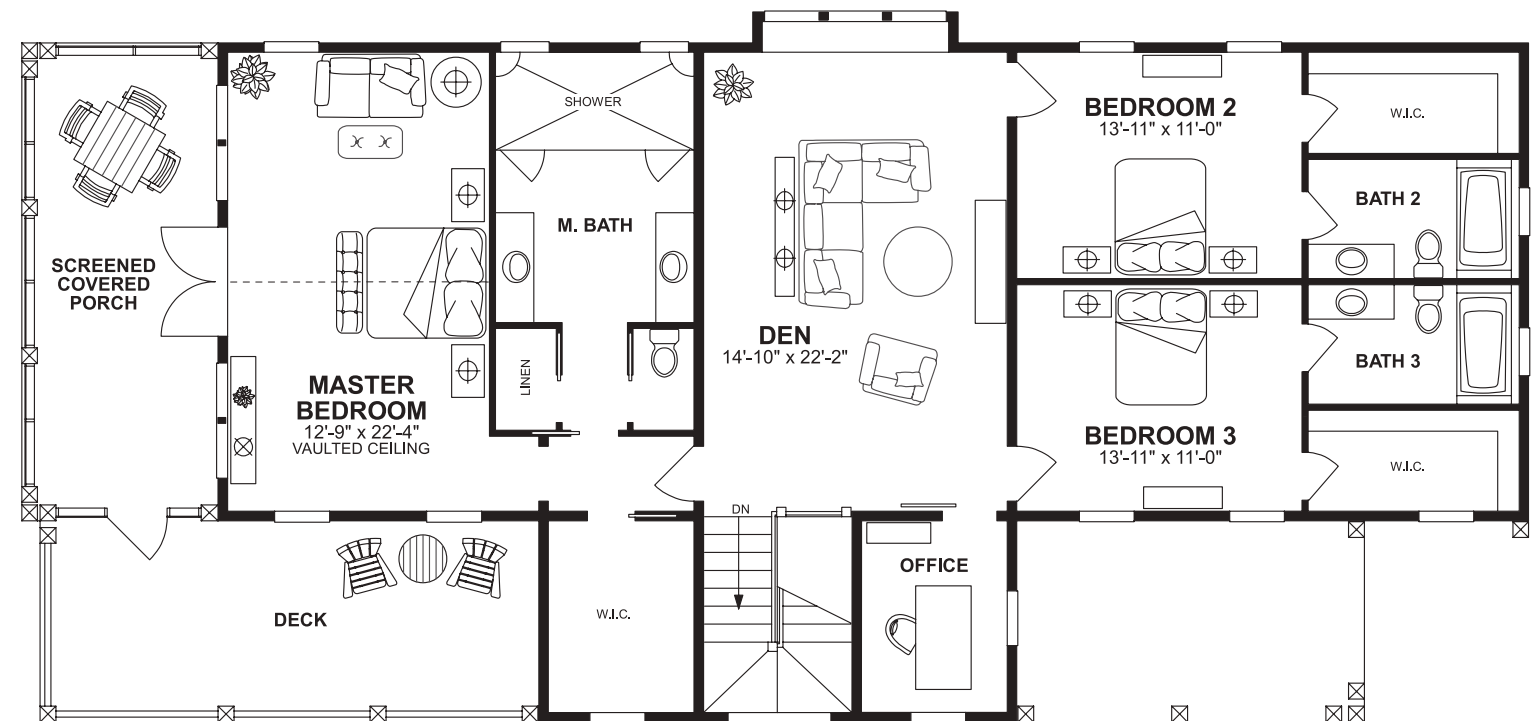

CHARLESTON

4 BEDROOM 4.5 BATH 2-CAR GARAGE w/GOLF CART GARAGE 3,460 SQ.FT.

CHARLESTON

4 BEDROOM 4.5 BATH 2-CAR GARAGE w/GOLF CART GARAGE 3,460 SQ.FT.

FIRST FLOOR

SECOND FLOOR

Prices may not include home site premium, contact your New Home Sales Consultant for details. All prices, plans, terms and specifications are subject to change without notice. Home plan square footage is approximate and may vary based on buyer's choice of options. In a continuing effort to improve our homes, Destin Custom Home Builders reserves the right to revise floor plans. Oral representations cannot be relied upon as correctly stating representations for the developer. For correct representations, refer to this brochure and to the documents furnished by the developer to a buyer. 7/31/17